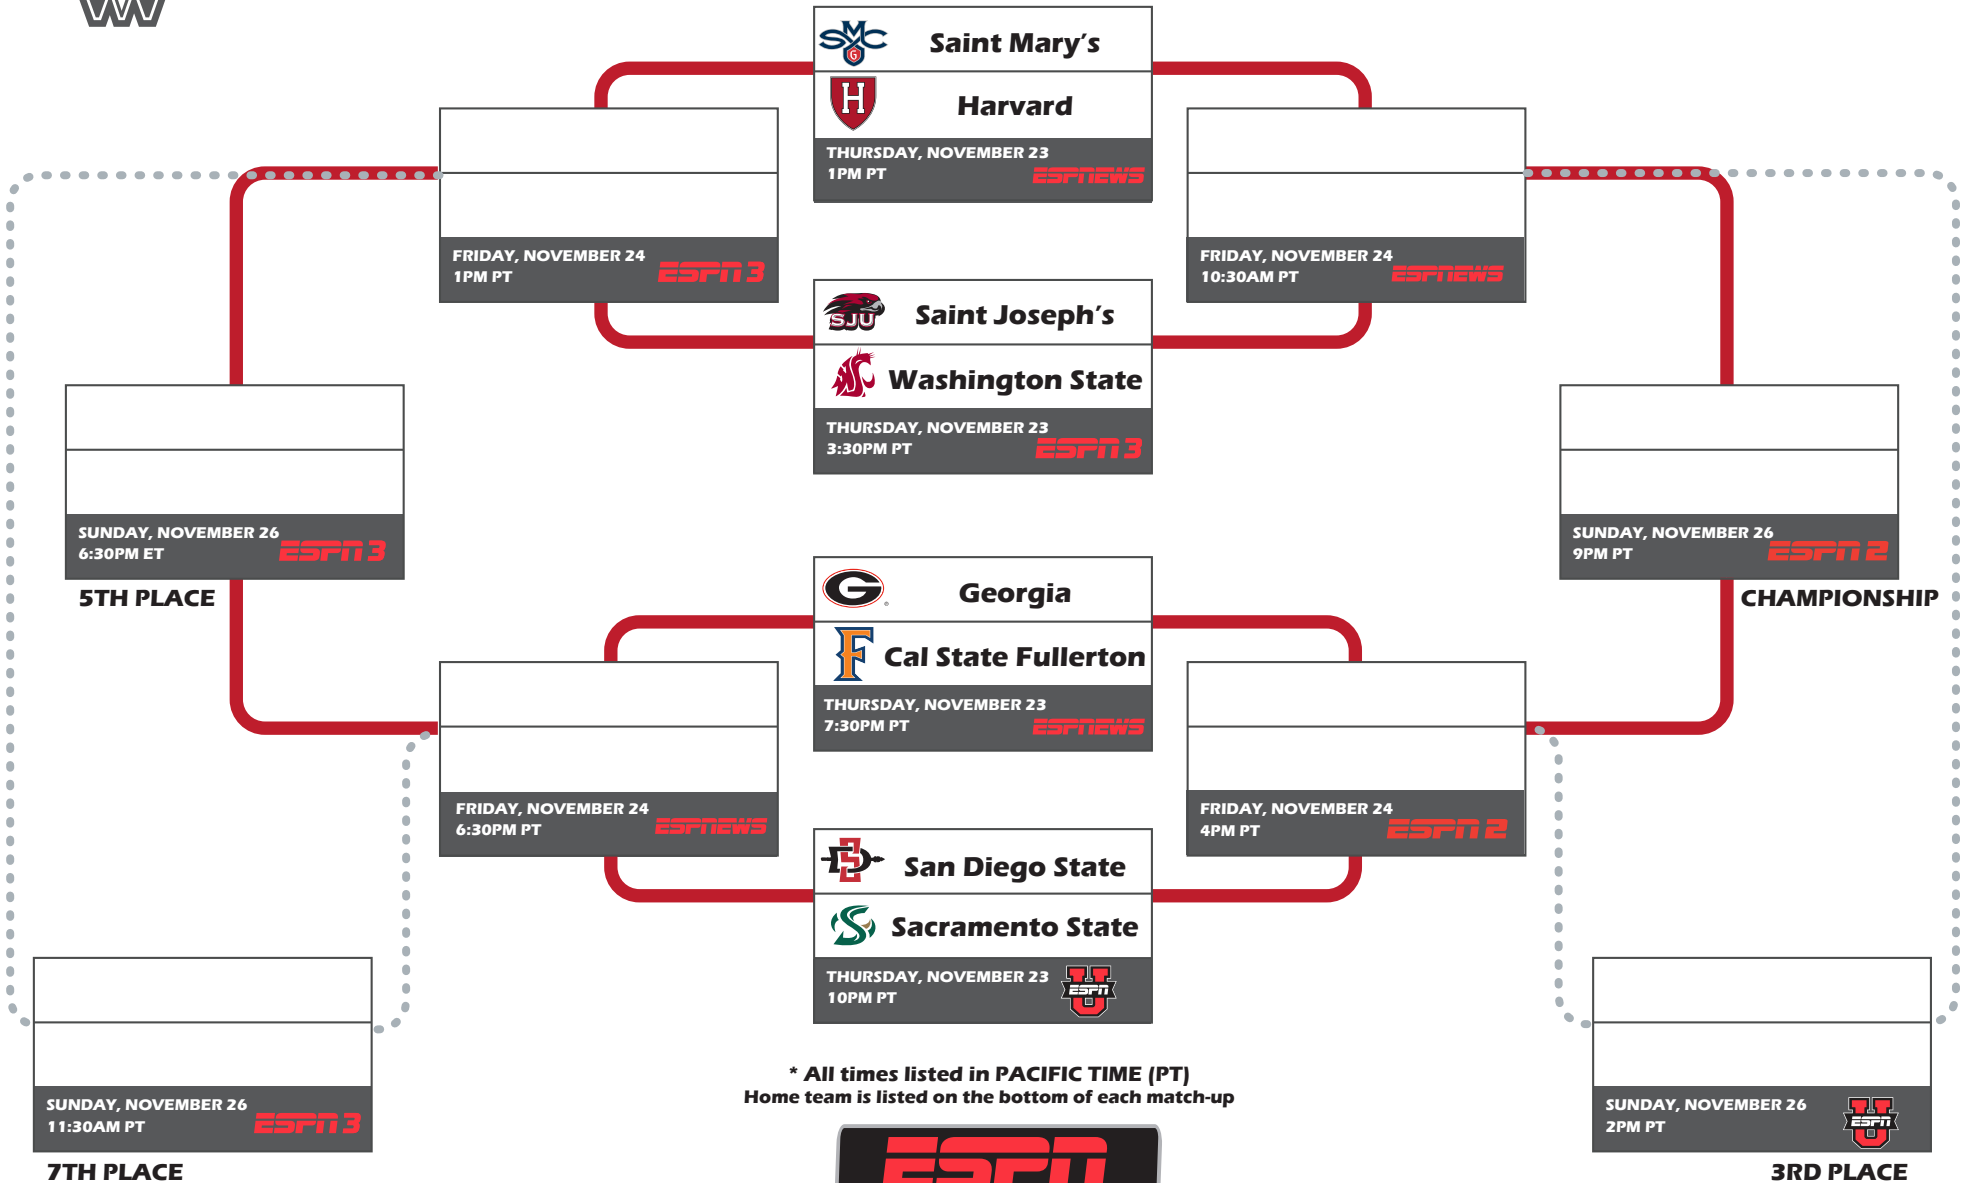

2017 Wooden Legacy

November 23, 24 & 26
Titan Gym
Fullerton, California

* All times listed in PACIFIC TIME (PT)
Home team is listed on the bottom of each match-up